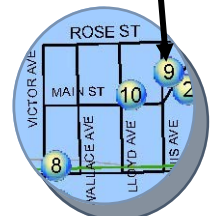

NSC CITY PARK LOCATIONS

Ferrari Park
340 Streeter Dr

City Park
118 Parkside Ave

Davis Park
200 Lloyd St

Centennial Park
300 Military Rd