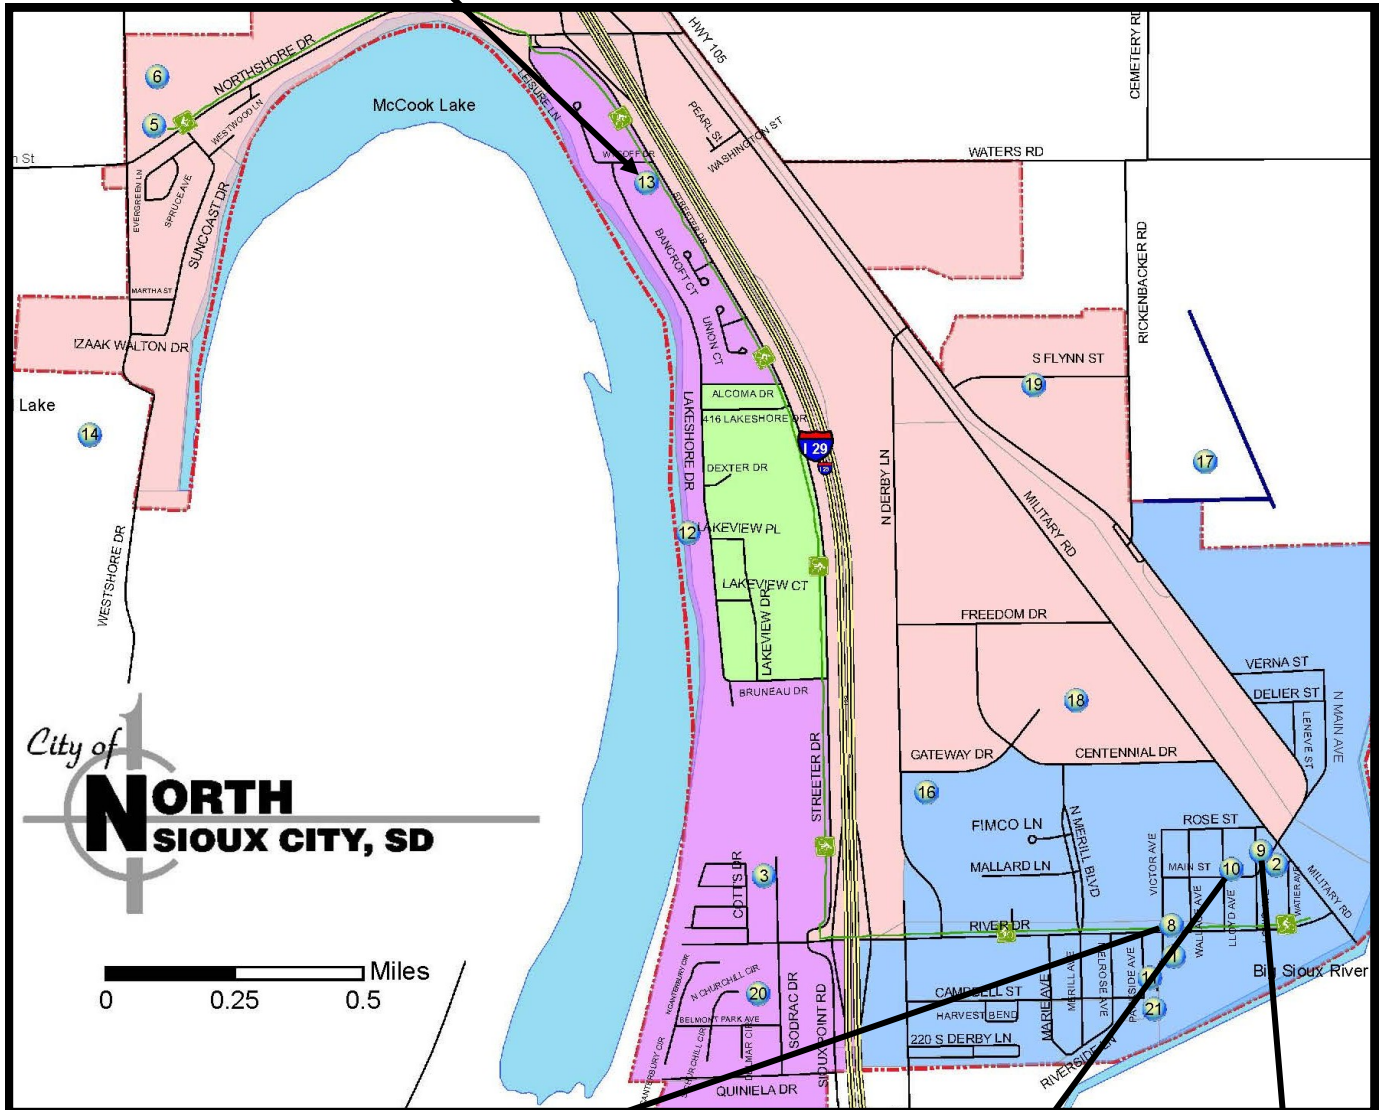

NSC CITY PARK LOCATIONS

Ferrari Park
340 Streeter Dr

City Park
118 Parkside Ave

Davis Park
200 Lloyd St

Centennial Park
300 Military Rd