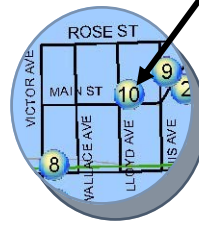

NSC CITY PARK LOCATIONS

Ferrari Park
340 Streeter Dr

City Park
118 Parkside Ave

Davis Park
200 Lloyd St

Centennial Park
300 Military Rd