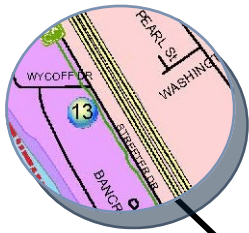

NSC CITY PARK LOCATIONS

Ferrari Park
340 Streeter Dr

City Park
118 Parkside Ave

Davis Park
200 Lloyd St

Centennial Park
300 Military Rd