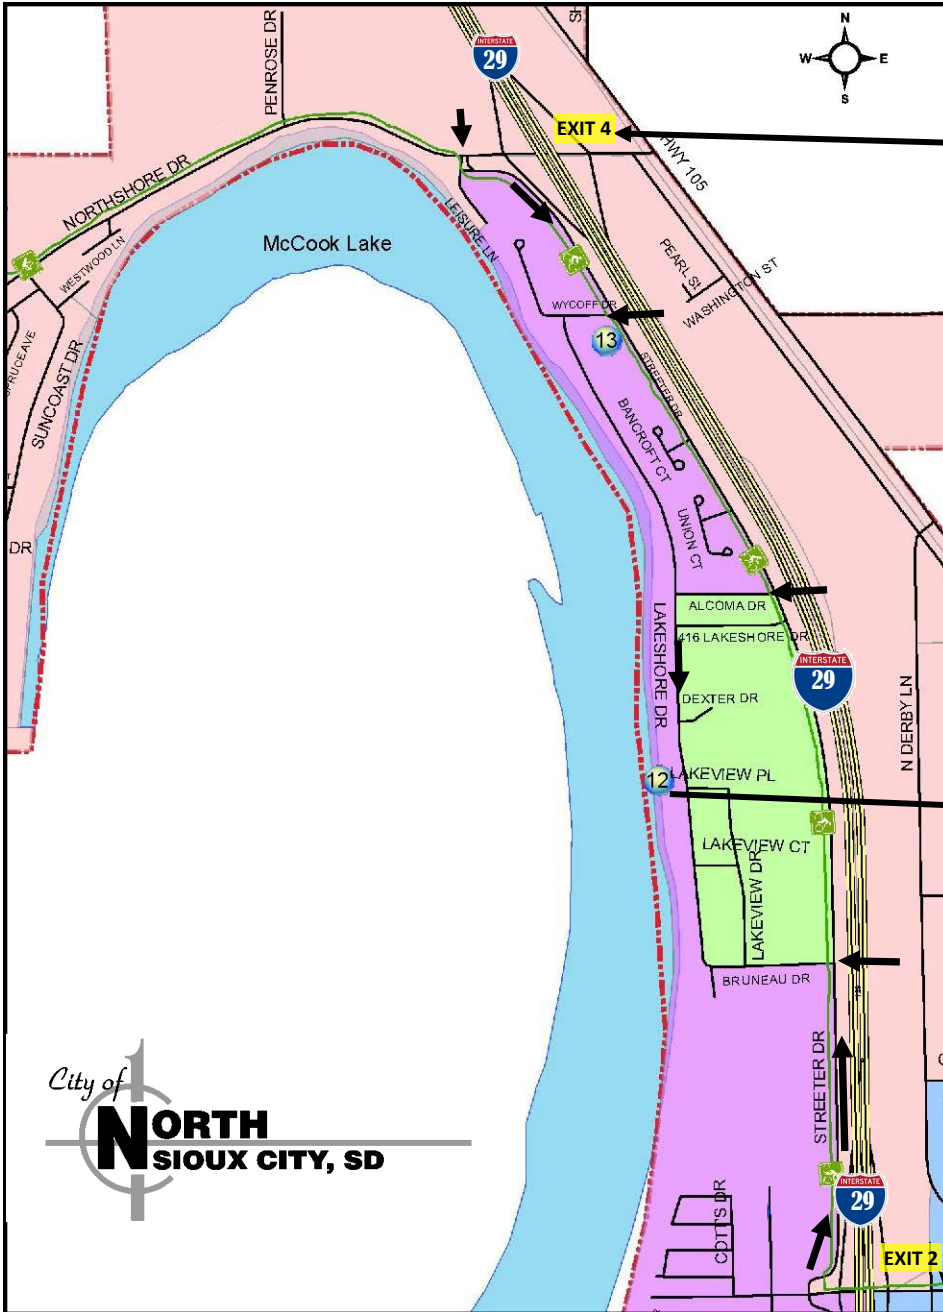

NSC BOAT LAUNCH RAMP

McCook LAKE

From North on I29:

Use Exit 4, McCook Lake exit
Take a right onto Northshore Dr and
Immediate left at Streeter Dr
Continue left around corner On Streeter
Take right on either Wycoff or Alcoma Dr
Then a left onto Lakeshore Dr
Continue South, ramp on left

Boat Ramp

597 Lakeshore Dr

From South on I29:

Use Exit 2, North Sioux City exit
Take a left onto River Dr
Go under overpass
First street on right is Streeter Dr, go right
Take left onto Bruneau Dr
Then take right onto Lakeshore Dr
Continue North, ramp on right